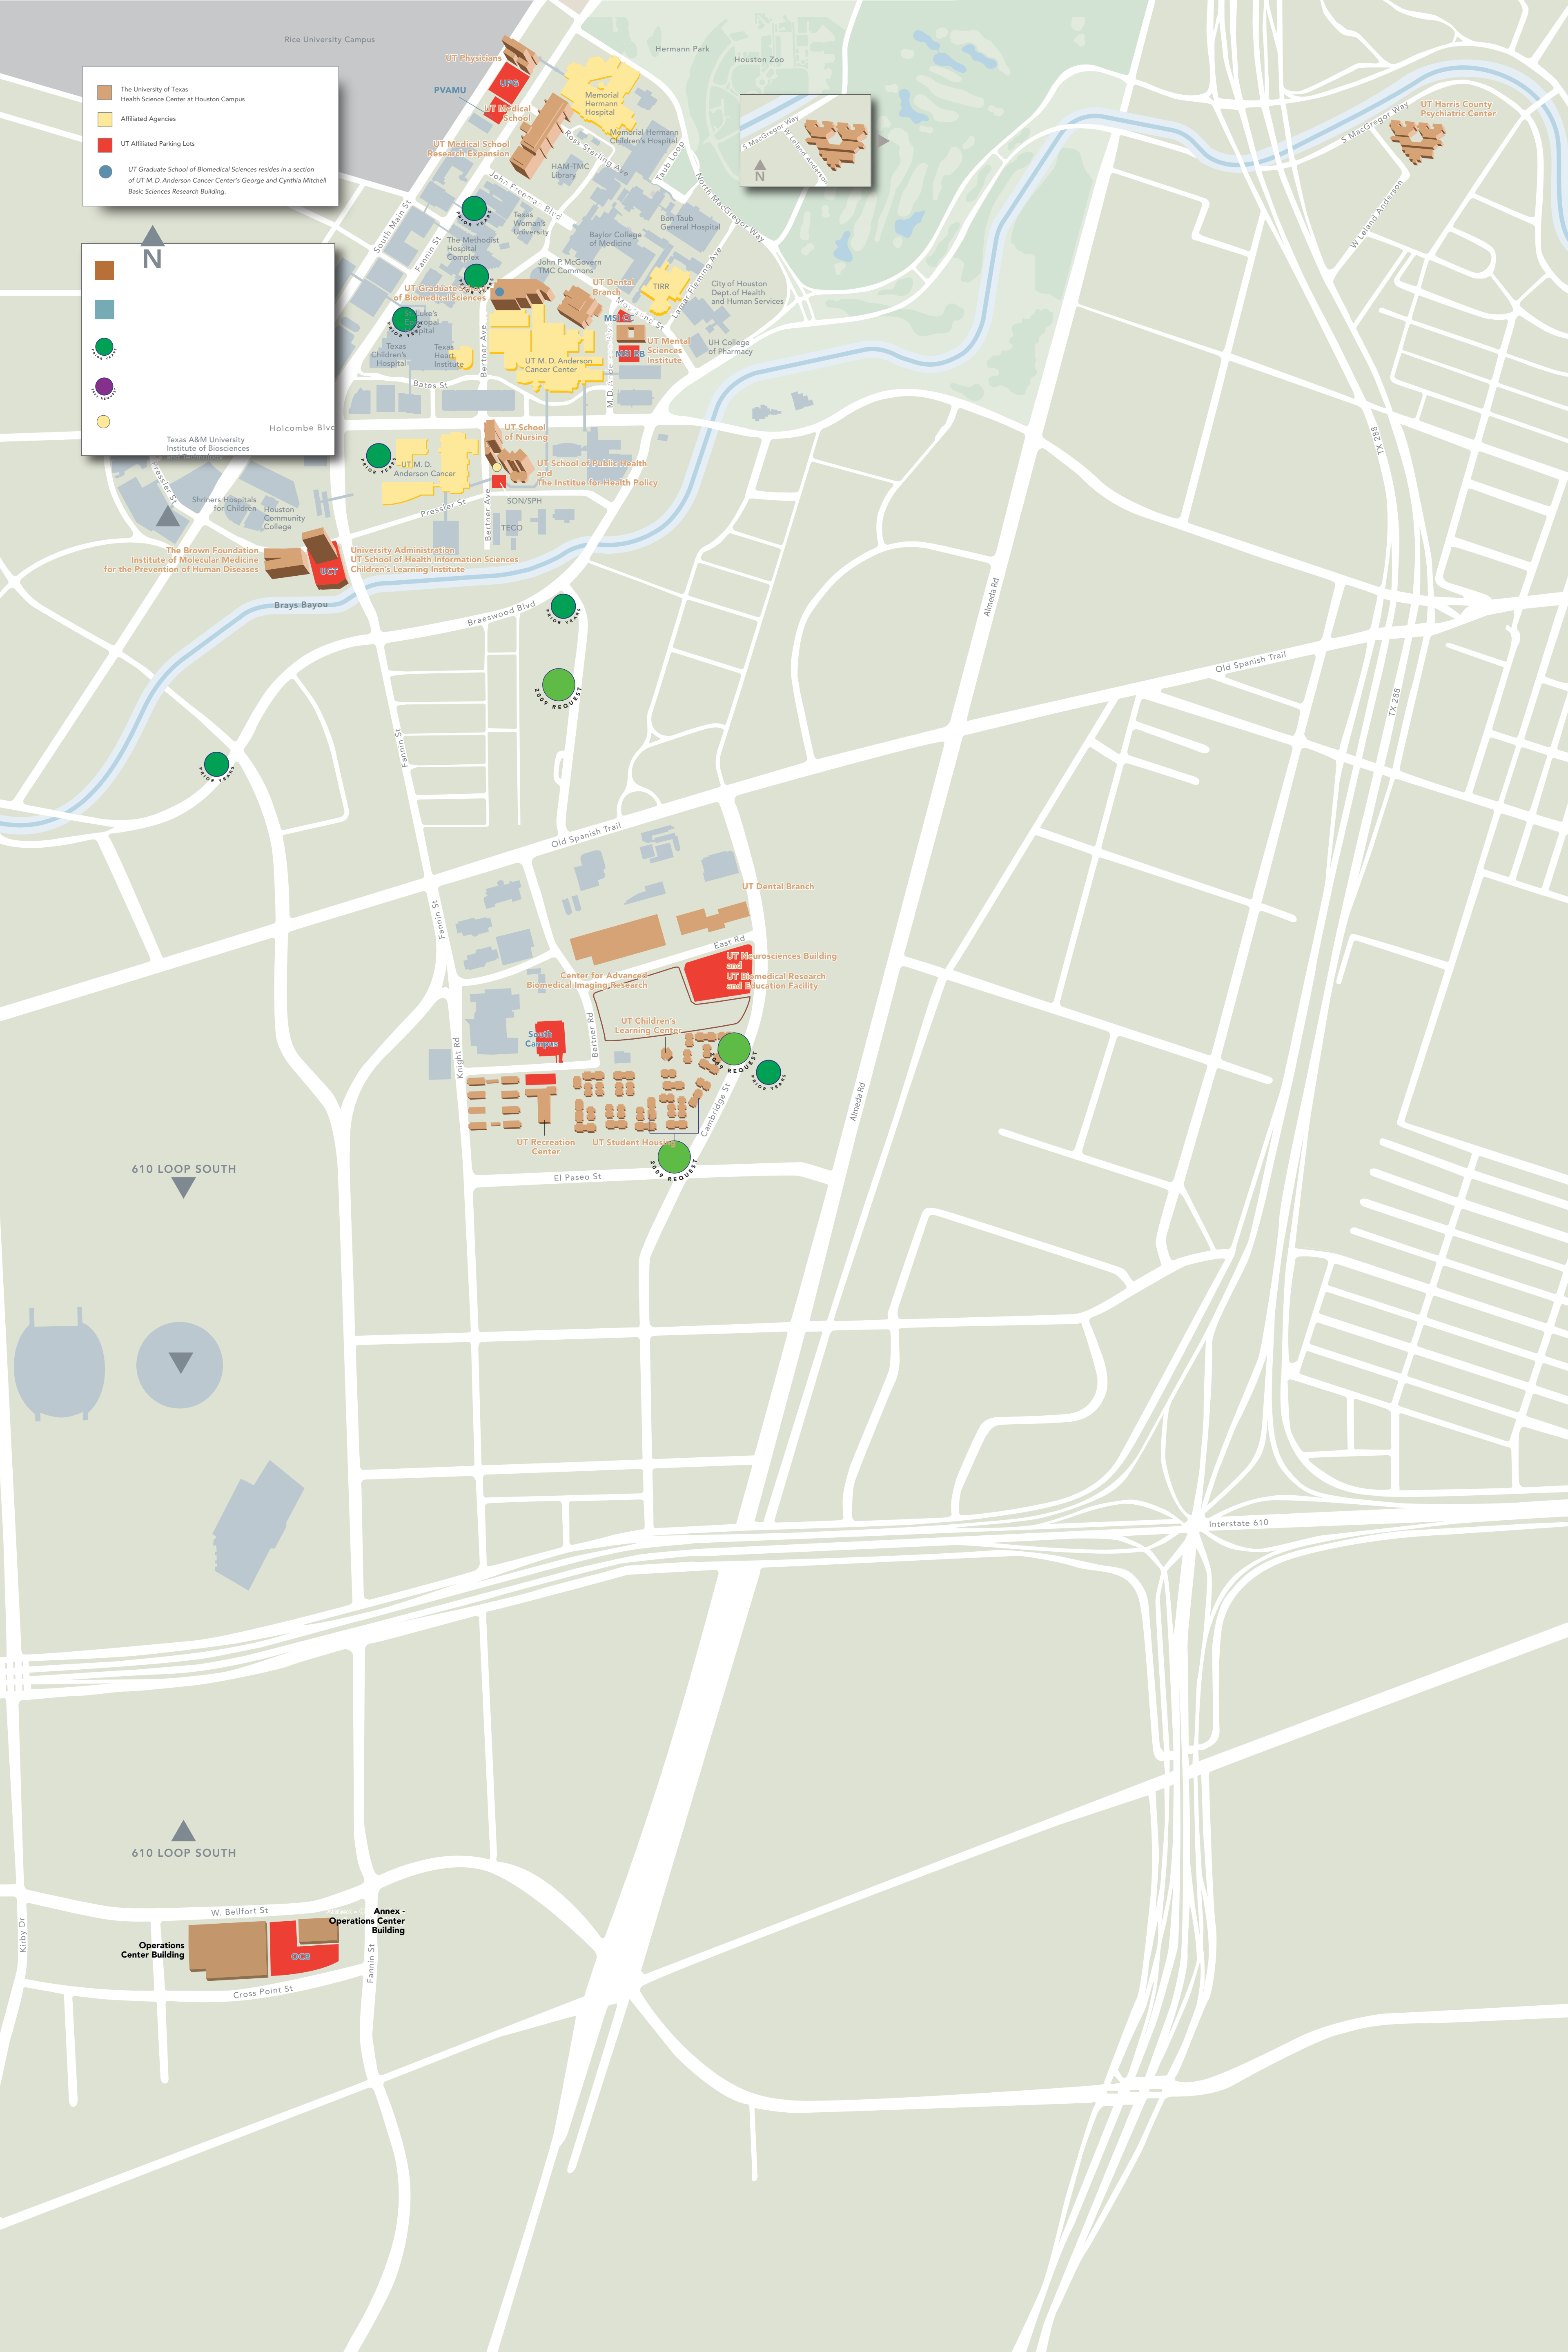

Rice University Campus

- The University of Texas Health Science Center at Houston Campus
- Affiliated Agencies
- UT Affiliated Parking Lots
- UT Graduate School of Biomedical Sciences resides in a section of UT M.D. Anderson Cancer Center's George and Cynthia Mitchell Basic Sciences Research Building.

Map legend with color-coded squares and circles, including a north arrow.

610 LOOP SOUTH

610 LOOP SOUTH

Operations Center Building

Annex - Operations Center Building