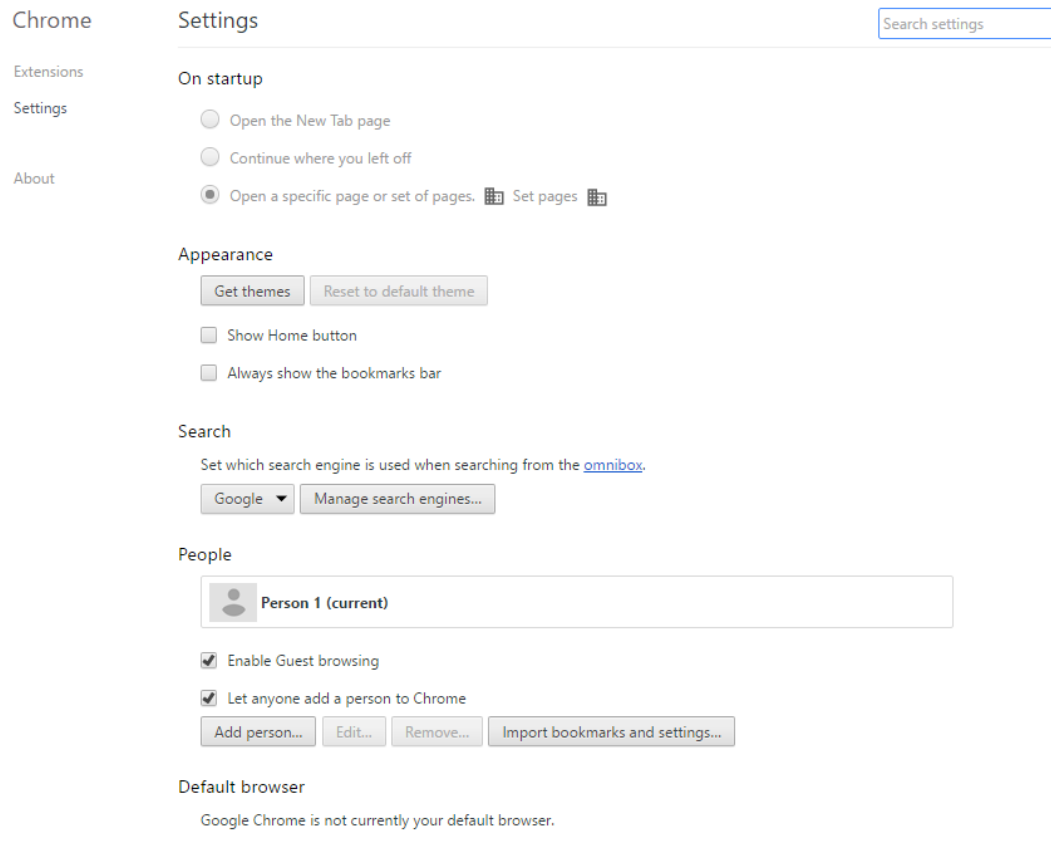

STEP 2: CLICK ON SHOW ADVANCED SETTINGS