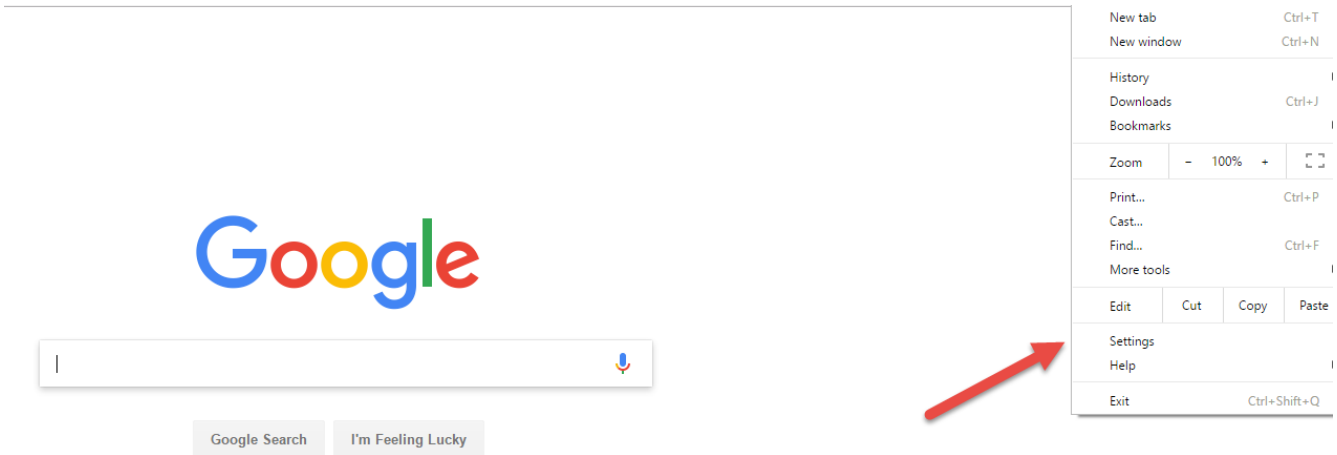

HOW TO OPEN PDF FORMS IN CHROME

STEP 1: GO TO SETTINGS IN CHROME.