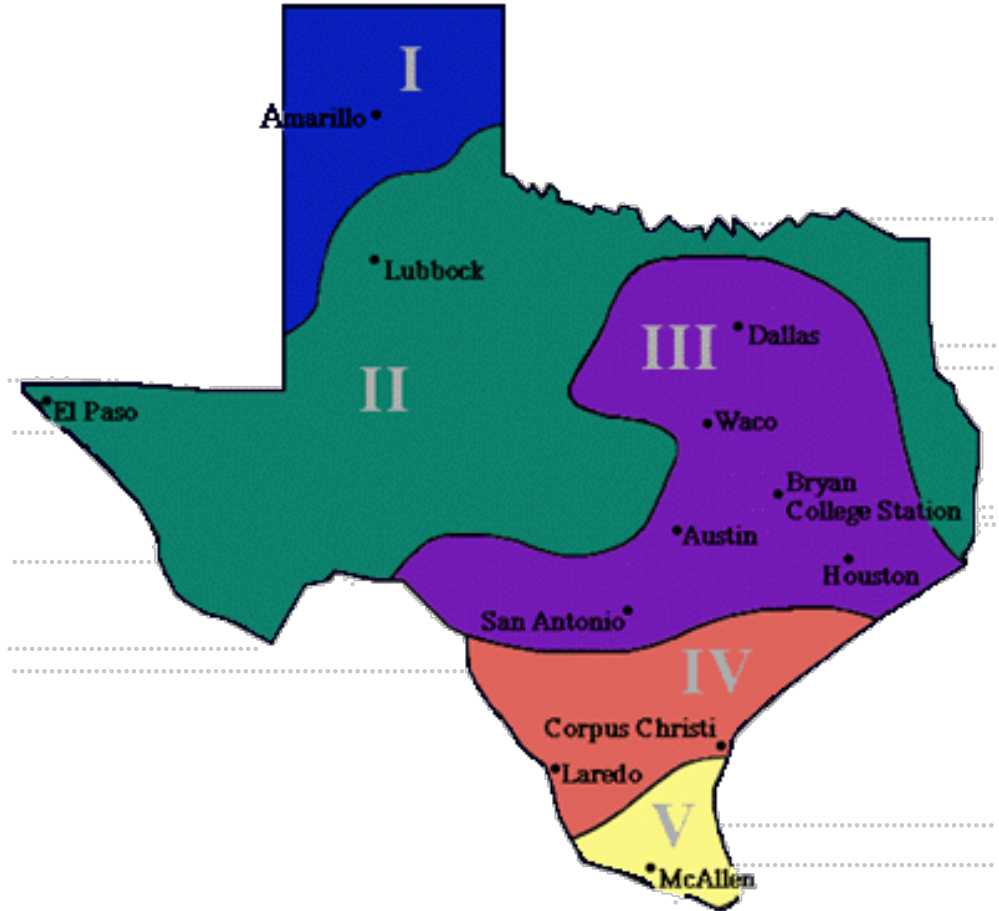

USDA Hardiness Zone		
°F	Zone	°C
-5 to -10	6a	-21 to -23
0 to -5	6b	-18 to -21
5 to 0	7a	-15 to -18
10 to 5	7b	-12 to -15
15 to 10	8a	-10 to -12
20 to 15	8b	-7 to -10
25 to 20	9a	-4 to -7
30 to 25	9b	-1 to -4

Annual Minimum Temp