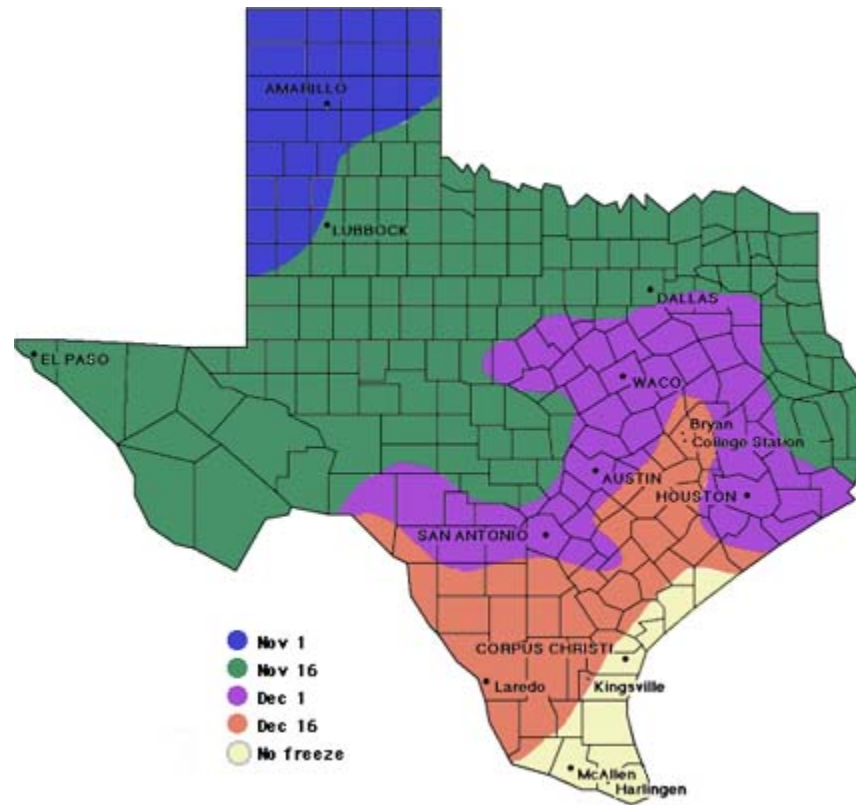

Garden for Health

University of Texas Health
Science Center at Houston

Year-Round Food Garden

Nathan Raska

Seasonality

- Spring, Summer, Fall, Winter
- Durability
 - Wind
 - Tolerance to Frost
- Temperature Preferences
- Soil Constraints
 - Moisture
 - pH
- Solar Requirements

Cool Season vs. Warm Season

- Spring, Summer
- Fall, Winter
- Frost Dates
- Growing Cycles

Texas Frost Dates

Last Frost; Spring

First Frost; Fall

USDA Hardiness Zone		
°F	Zone	°C
-5 to -10	6a	-21 to -23
0 to -5	6b	-18 to -21
5 to 0	7a	-15 to -18
10 to 5	7b	-12 to -15
15 to 10	8a	-10 to -12
20 to 15	8b	-7 to -10
25 to 20	9a	-4 to -7
30 to 25	9b	-1 to -4