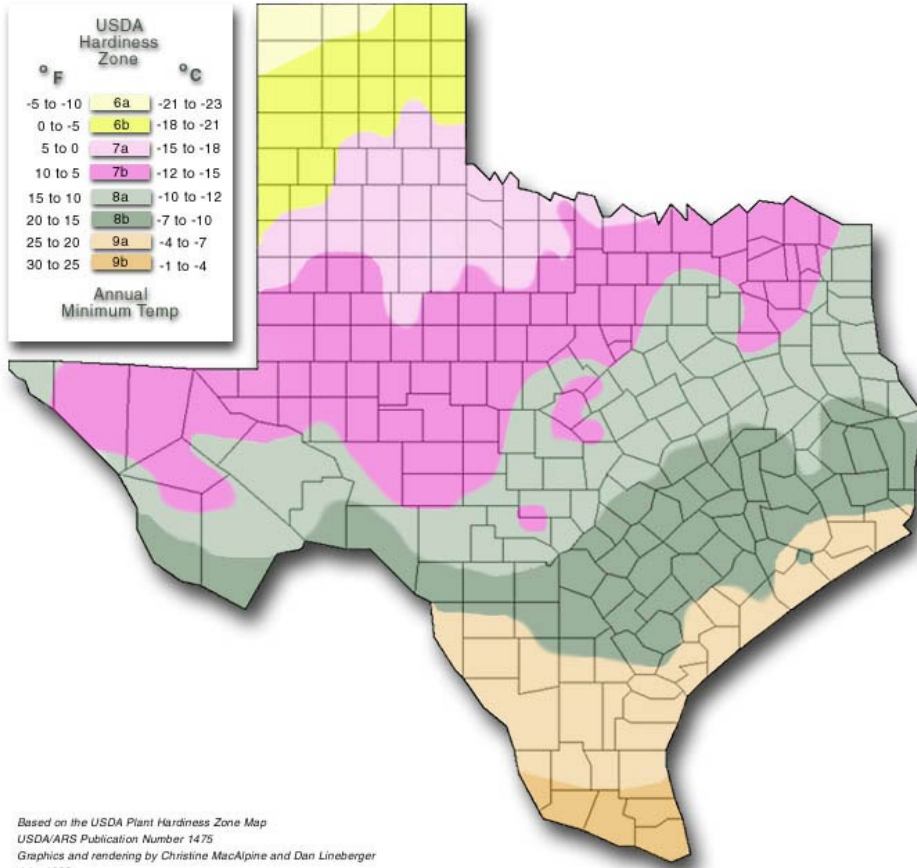

USDA Hardiness Zone		
°F	Zone	°C
-5 to -10	6a	-21 to -23
0 to -5	6b	-18 to -21
5 to 0	7a	-15 to -18
10 to 5	7b	-12 to -15
15 to 10	8a	-10 to -12
20 to 15	8b	-7 to -10
25 to 20	9a	-4 to -7
30 to 25	9b	-1 to -4

Annual Minimum Temp

Based on the USDA Plant Hardiness Zone Map
USDA/ARS Publication Number 1475
Graphics and rendering by Christine MacAlpine and Dan Lineberger
July, 1999