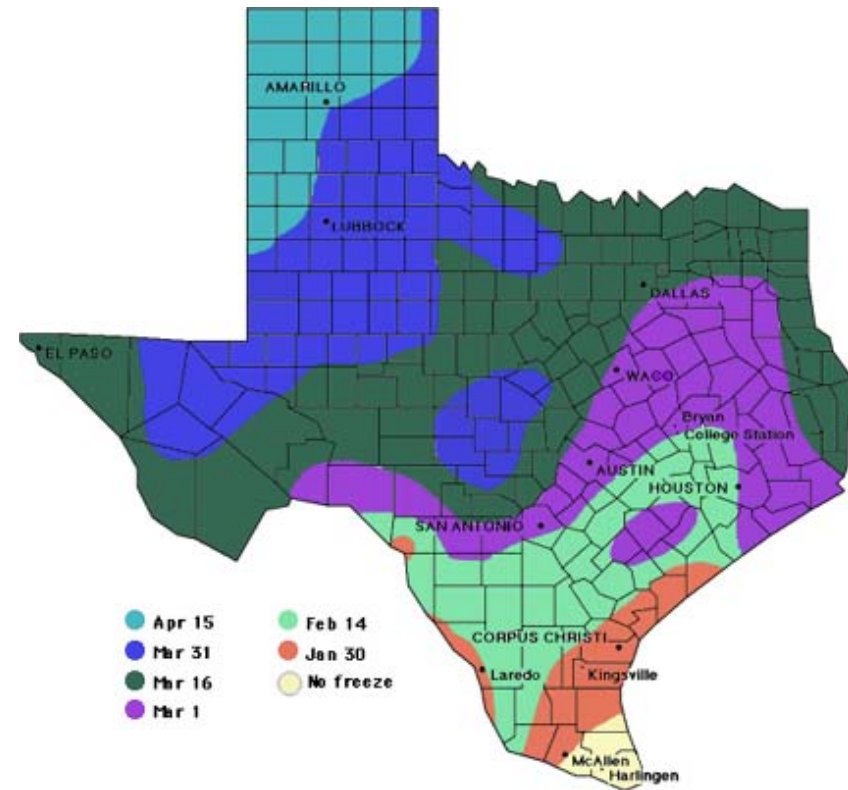

Cool Season vs. Warm Season

- Spring, Summer
- Fall, Winter
- Frost Dates
- Growing Cycles

Texas Frost Dates

Last Frost; Spring

First Frost; Fall

USDA Hardiness Zone		
°F	Zone	°C
-5 to -10	6a	-21 to -23
0 to -5	6b	-18 to -21
5 to 0	7a	-15 to -18
10 to 5	7b	-12 to -15
15 to 10	8a	-10 to -12
20 to 15	8b	-7 to -10
25 to 20	9a	-4 to -7
30 to 25	9b	-1 to -4

Table 1. Average planting dates for fall vegetables in various growing regions of Texas.

Vegetables	Region I	Region II	Region III	Region IV	Region V
Beans, snap bush	Jul 15	Aug 1	Sep 1	Sep 10	Oct 1
Beans, Lima bush	Jul 15	Jul 25	Aug 20	Sep 1	Sep 15
Beets	Aug 15	Sep 1	Oct 15	Nov 1	Dec 15
Broccoli	Jul 15	Aug 1	Sep 1	Oct 1	Nov 1
Brussels sprouts	Jul 15	Aug 1	Sep 1	Oct 1	Nov 1
Cabbage	Jul 15	Aug 1	Sep 1	Oct 1	Nov 1
Carrots	Jul 15	Aug 15	Nov 10	Nov 20	Dec 15
Cauliflower	Jul 15	Aug 1	Sep 1	Oct 1	Nov 1
Chard, Swiss	Aug 1	Aug 15	Oct 1	Oct 20	Dec 15
Collards	Aug 1	Aug 15	Oct 10	Oct 20	Dec 15
Corn, sweet	Jul 1	Aug 10	Aug 20	Sep 10	Sep 20
Cucumber	Jul 15	Aug 1	Sep 1	Sep 10	Oct 1
Eggplant	Jul 1	Jun 15	Jul 1	Jul 10	Aug 1
Garlic (cloves)	Jul	Aug	Oct	Nov	Dec
Kohlrabi	Aug 15	Sep 1	Sep 10	Oct 1	Nov 1
Lettuce, leaf	Sep 1	Sep 15	Oct 10	Nov 1	Dec 1
Mustard	Sep 1	Oct 1	Nov 1	Dec 1	Dec 15
Onion (seed)	Not recommended	Not recommended	Nov 1	Dec 1	Dec 15
Parsley	Sep 15	Oct 1	Oct 10	Nov 1	Dec 1
Peas, southern	Jun 15	Jul 1	Aug 1	Aug 15	Sep 1
Pepper	Jun 1	Jun 15	Jul 1	Jul 15	Aug 1
Potato	Not recommended	Aug 1	Sep 1	Oct 1	Not recommended
Pumpkin	Jun 1	Jul 1	Aug 1	Aug 10	Sep 1
Radish	Sep 1	Oct 1	Nov 25	Dec 1	Dec 15
Spinach	Aug 15	Sep 1	Nov 15	Dec 1	Dec 15
Squash, summer	Aug 1	Aug 15	Sep 10	Oct 1	Oct 10
Squash, winter	Jun 15	Jul 1	Aug 10	Sep 1	Sep 10
Tomato	Jun 1	Jun 15	Jul 1	Jul 10	Aug 1
Turnip	Sep 1	Oct 15	Nov 1	Dec 1	Dec 15